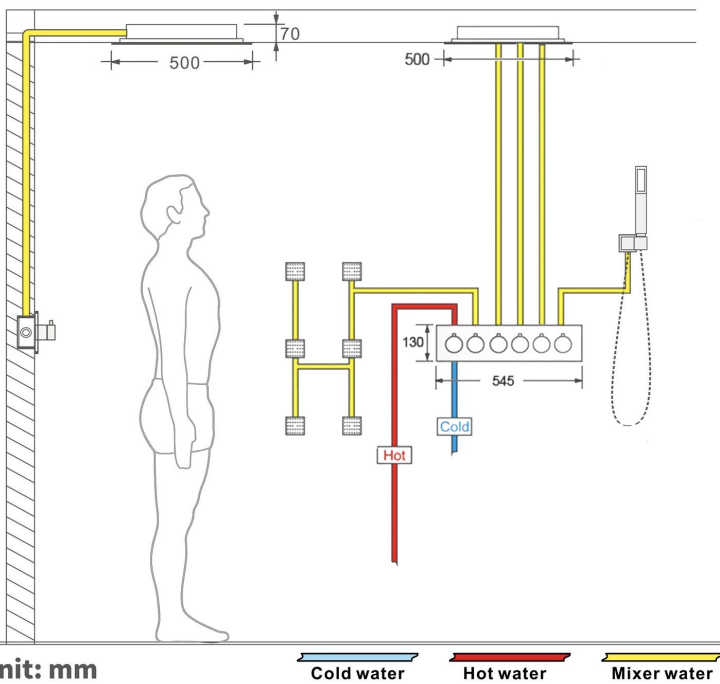

BRUSHED GOLD PHONE CONTROLLED THERMOSTATIC RECESSED CEILING MOUNT LED RAINFALL WATERFALL MIST MUSICAL SHOWER SYSTEM WITH JETTED BODY SPRAYS AND HAND SHOWER SPECIFICATIONS

Shower Head

Shower Head 3 Functions: Waterfall, Rainfall & Mist
 Shower head size: 20 x 20 inch
 Each function run all together and separately
 Music and LED light work by electronic
 All Metal Material: Solid Brass; Stainless Steel (top showerhead, hose)
 Shower Head Mounting: Flush on ceiling
 Hand Spray Hose: 59 inch
 Water flow: 2.5 GPM ~ 5.5 GPM
 Water pressure: 0.3 MPA ~ 1 MPA
 Water pipe lines: 3/4 inch water pipes for the hot and cold water mixer inlet, the others are 1/2 inch

Kinds of color **64**
 temperature adjustable

WiFi

Build-in WIFI
 Phone control color

Color software App : LED Home

304 Stainless Steel

Product shown is only for installation display purpose

All dimensions and specifications are nominal and may vary. Use actual products for accuracy in critical situations.

Shower Mixer

Product shown is only for installation display purpose

Shower Mixer Connections

Hand Shower

Flow Rate: 2.0 GPM / 7.6 LPM

Body Jet

Thread Interface Size: G 1/2 Inch
 Type: Fixed Rotatable Type
 Installation Type: Wall Mounted
 Material: Brass
 Feature: Can rotate 360 degrees
 Flow Rate: 1.5 GPM / 5.7 LPM (each Bodyspray)