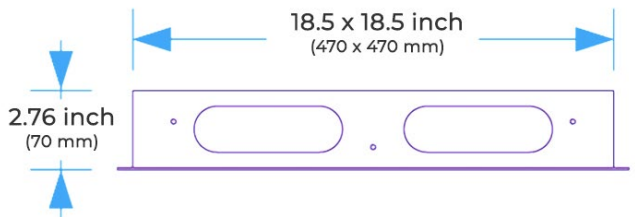

BRUSHED GOLD PHONE CONTROLLED THERMOSTATIC RECESSED CEILING MOUNT LED RAINFALL WATERFALL MIST MUSICAL SHOWER SYSTEM WITH JETTED BODY SPRAYS AND HAND SHOWER SPECIFICATIONS

Shower Head

Shower Head 3 Functions: Waterfall, Rainfall & Mist
 Shower head size: 20 x 20 inch
 Each function run all together and separately
 Music and LED light work by electronic
 All Metal Material: Solid Brass; Stainless Steel (top showerhead, hose)
 Shower Head Mounting: Flush on ceiling
 Hand Spray Hose: 59 inch
 Water flow: 2.5 GPM ~ 5.5 GPM
 Water pressure: 0.3 MPA ~ 1 MPA
 Water pipe lines: 3/4 inch water pipes for the hot and cold water mixer inlet, the others are 1/2 inch

Kinds of color **64**
 temperature adjustable

WiFi

Build-in WIFI
 Phone control color

Color software App : LED Home

304 Stainless Steel

Product shown is only for installation display purpose

All dimensions and specifications are nominal and may vary. Use actual products for accuracy in critical situations.

Shower Mixer

Product shown is only for installation display purpose

Shower Mixer Connections

Hand Shower

Flow Rate: 2.0 GPM / 7.6 LPM

Body Jet

Thread Interface Size: G 1/2 Inch
 Type: Fixed Rotatable Type
 Installation Type: Wall Mounted
 Material: Brass
 Feature: Can rotate 360 degrees
 Flow Rate: 1.5 GPM / 5.7 LPM (each Bodyspray)