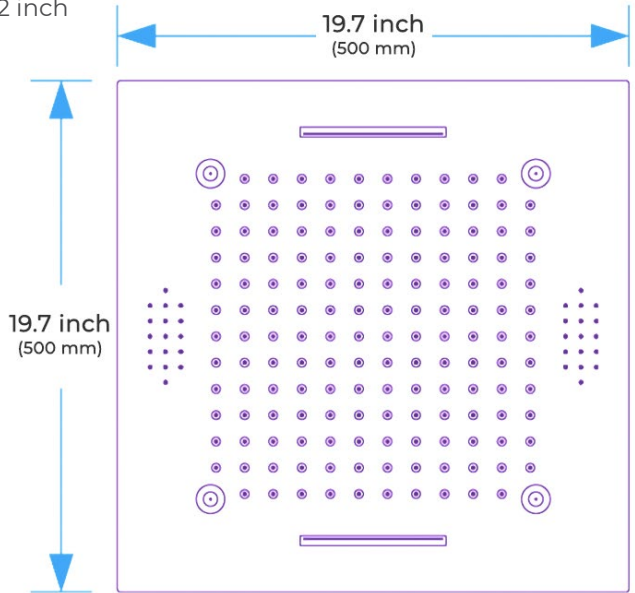

BRUSHED GOLD PHONE CONTROLLED THERMOSTATIC RECESSED CEILING MOUNT LED RAINFALL WATERFALL MIST MUSICAL SHOWER SYSTEM WITH JETTED BODY SPRAYS AND HAND SHOWER SPECIFICATIONS

Shower Head

Shower Head 3 Functions: Waterfall, Rainfall & Mist
 Shower head size: 20 x 20 inch
 Each function run all together and separately
 Music and LED light work by electronic
 All Metal Material: Solid Brass; Stainless Steel (top showerhead, hose)
 Shower Head Mounting: Flush on ceiling
 Hand Spray Hose: 59 inch
 Water flow: 2.5 GPM ~ 5.5 GPM
 Water pressure: 0.3 MPA ~ 1 MPA
 Water pipe lines: 3/4 inch water pipes for the hot and cold water mixer inlet, the others are 1/2 inch

Kinds of color **64**
 temperature adjustable

WiFi

Build-in WIFI
 Phone control color

Color software App : LED Home

304 Stainless Steel

Product shown is only for installation display purpose

All dimensions and specifications are nominal and may vary. Use actual products for accuracy in critical situations.

Shower Mixer

Product shown is only for installation display purpose

Shower Mixer Connections

Hand Shower

Flow Rate: 2.0 GPM / 7.6 LPM

Body Jet

Thread Interface Size: G 1/2 Inch
 Type: Fixed Rotatable Type
 Installation Type: Wall Mounted
 Material: Brass
 Feature: Can rotate 360 degrees
 Flow Rate: 1.5 GPM / 5.7 LPM (each Bodyspray)