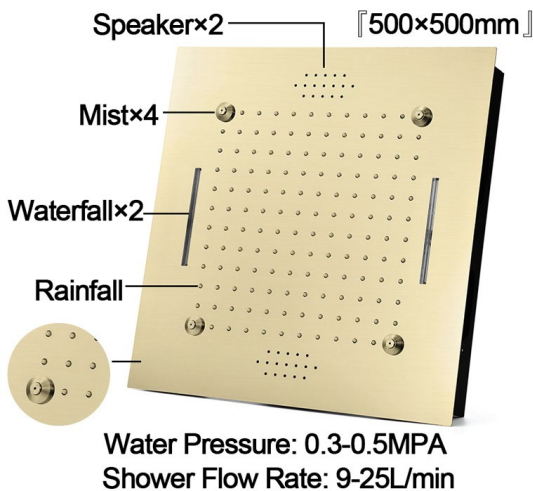

BRUSHED GOLD PHONE CONTROLLED THERMOSTATIC RECESSED CEILING MOUNT LED RAINFALL WATERFALL MIST MUSICAL SHOWER SYSTEM WITH JETTED BODY SPRAYS AND HAND SHOWER SPECIFICATIONS

Shower Head

Shower Head 3 Functions: Waterfall, Rainfall & Mist
 Shower head size: 20 x 20 inch
 Each function run all together and separately
 Music and LED light work by electronic
 All Metal Material: Solid Brass; Stainless Steel (top showerhead, hose)
 Shower Head Mounting: Flush on ceiling
 Hand Spray Hose: 59 inch
 Water flow: 2.5 GPM ~ 5.5 GPM
 Water pressure: 0.3 MPA ~ 1 MPA
 Water pipe lines: 3/4 inch water pipes for the hot and cold water mixer inlet, the others are 1/2 inch

Kinds of color **64**
 temperature adjustable

WiFi

Build-in WIFI
 Phone control color

Color software App : LED Home

304 Stainless Steel

Product shown is only for installation display purpose

All dimensions and specifications are nominal and may vary. Use actual products for accuracy in critical situations.

Shower Mixer

Product shown is only for installation display purpose

Shower Mixer Connections

Hand Shower

Flow Rate: 2.0 GPM / 7.6 LPM

Body Jet

Thread Interface Size: G 1/2 Inch
 Type: Fixed Rotatable Type
 Installation Type: Wall Mounted
 Material: Brass
 Feature: Can rotate 360 degrees
 Flow Rate: 1.5 GPM / 5.7 LPM (each Bodyspray)