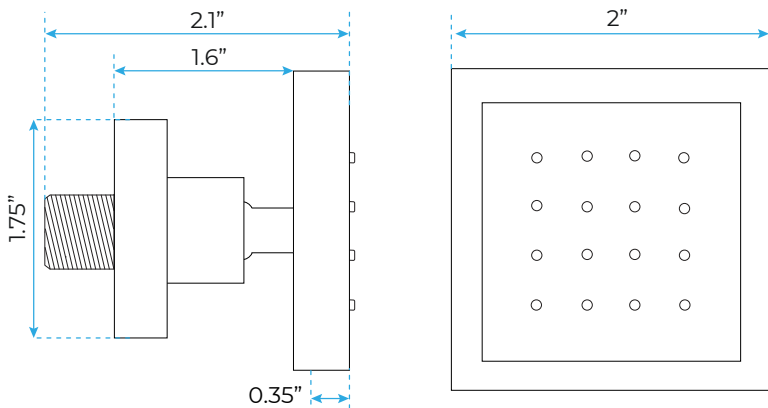

BRUSHED GOLD PHONE CONTROLLED THERMOSTATIC RECESSED CEILING MOUNT LED RAINFALL WATERFALL MIST MUSICAL SHOWER SYSTEM WITH JETTED BODY SPRAYS AND HAND SHOWER SPECIFICATIONS

Shower Head

Shower Head 3 Functions: Waterfall, Rainfall & Mist
 Shower head size: 20 x 20 inch
 Each function run all together and separately
 Music and LED light work by electronic
 All Metal Material: Solid Brass; Stainless Steel (top showerhead, hose)
 Shower Head Mounting: Flush on ceiling
 Hand Spray Hose: 59 inch
 Water flow: 2.5 GPM ~ 5.5 GPM
 Water pressure: 0.3 MPA ~ 1 MPA
 Water pipe lines: 3/4 inch water pipes for the hot and cold water mixer inlet, the others are 1/2 inch

Shower Mixer

Product shown is only for installation display purpose

Shower Mixer Connections

Hand Shower

Flow Rate: 2.0 GPM / 7.6 LPM

Body Jet

Thread Interface Size: G 1/2 Inch
 Type: Fixed Rotatable Type
 Installation Type: Wall Mounted
 Material: Brass
 Feature: Can rotate 360 degrees
 Flow Rate: 1.5 GPM / 5.7 LPM (each Bodyspray)