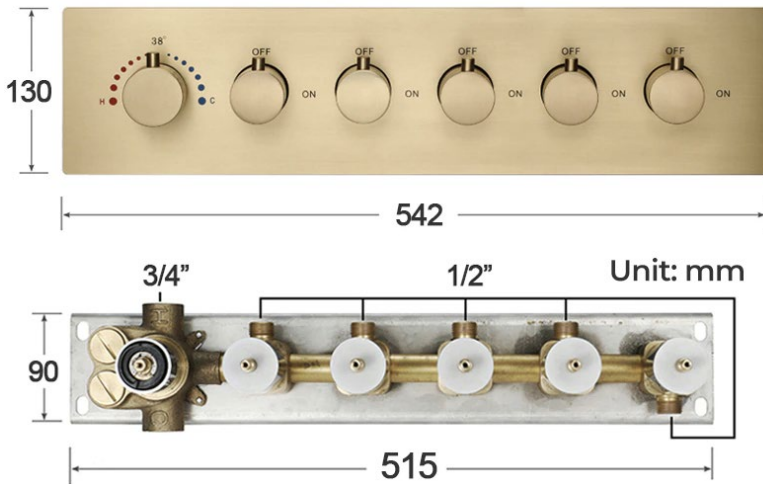

BRUSHED GOLD PHONE CONTROLLED THERMOSTATIC RECESSED CEILING MOUNT LED RAINFALL WATERFALL MIST MUSICAL SHOWER SYSTEM WITH JETTED BODY SPRAYS AND HAND SHOWER SPECIFICATIONS

Shower Head

Shower Head 3 Functions: Waterfall, Rainfall & Mist
 Shower head size: 20 x 20 inch
 Each function run all together and separately
 Music and LED light work by electronic
 All Metal Material: Solid Brass; Stainless Steel (top showerhead, hose)
 Shower Head Mounting: Flush on ceiling
 Hand Spray Hose: 59 inch
 Water flow: 2.5 GPM ~ 5.5 GPM
 Water pressure: 0.3 MPA ~ 1 MPA
 Water pipe lines: 3/4 inch water pipes for the hot and cold water mixer inlet, the others are 1/2 inch

Kinds of color **64**
 temperature adjustable

WiFi

Build-in WIFI
 Phone control color

Color software App : LED Home

304 Stainless Steel

Product shown is only for installation display purpose

All dimensions and specifications are nominal and may vary. Use actual products for accuracy in critical situations.

Shower Mixer

Product shown is only for installation display purpose

Shower Mixer Connections

Hand Shower

Flow Rate: 2.0 GPM / 7.6 LPM

Body Jet

Thread Interface Size: G 1/2 Inch
 Type: Fixed Rotatable Type
 Installation Type: Wall Mounted
 Material: Brass
 Feature: Can rotate 360 degrees
 Flow Rate: 1.5 GPM / 5.7 LPM (each Bodyspray)