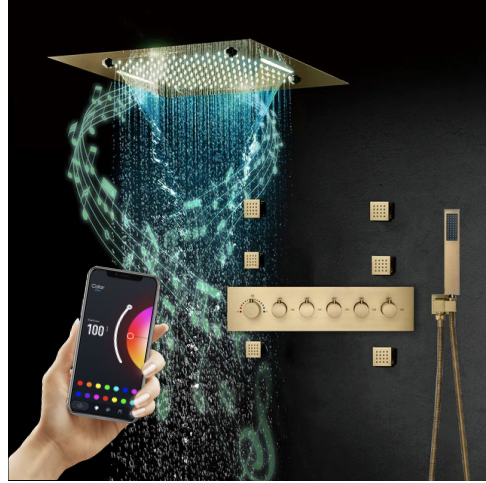

BRUSHED GOLD PHONE CONTROLLED THERMOSTATIC RECESSED CEILING MOUNT LED RAINFALL WATERFALL MIST MUSICAL SHOWER SYSTEM WITH JETTED BODY SPRAYS AND HAND SHOWER SPECIFICATIONS

Shower Head

Shower Head 3 Functions: Waterfall, Rainfall & Mist
 Shower head size: 20 x 20 inch
 Each function run all together and separately
 Music and LED light work by electronic
 All Metal Material: Solid Brass; Stainless Steel (top showerhead, hose)
 Shower Head Mounting: Flush on ceiling
 Hand Spray Hose: 59 inch
 Water flow: 2.5 GPM ~ 5.5 GPM
 Water pressure: 0.3 MPA ~ 1 MPA
 Water pipe lines: 3/4 inch water pipes for the hot and cold water mixer inlet, the others are 1/2 inch

Kinds of color **64**
 temperature adjustable

WiFi

Build-in WIFI
 Phone control color

Color software App : LED Home

304 Stainless Steel

Product shown is only for installation display purpose

All dimensions and specifications are nominal and may vary. Use actual products for accuracy in critical situations.

Shower Mixer

Product shown is only for installation display purpose

Shower Mixer Connections

Hand Shower

Flow Rate: 2.0 GPM / 7.6 LPM

Body Jet

Thread Interface Size: G 1/2 Inch
 Type: Fixed Rotatable Type
 Installation Type: Wall Mounted
 Material: Brass
 Feature: Can rotate 360 degrees
 Flow Rate: 1.5 GPM / 5.7 LPM (each Bodyspray)