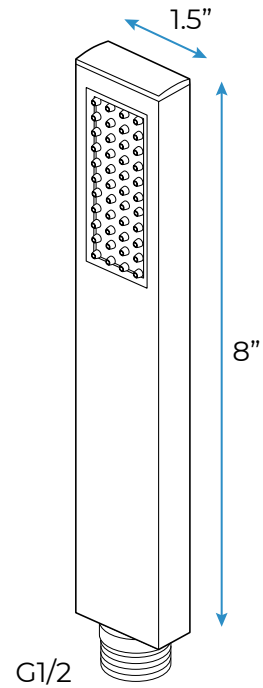

BRUSHED GOLD PHONE CONTROLLED THERMOSTATIC RECESSED CEILING MOUNT LED RAINFALL WATERFALL MIST MUSICAL SHOWER SYSTEM WITH JETTED BODY SPRAYS AND HAND SHOWER SPECIFICATIONS

Shower Head

Shower Head 3 Functions: Waterfall, Rainfall & Mist
 Shower head size: 20 x 20 inch
 Each function run all together and separately
 Music and LED light work by electronic
 All Metal Material: Solid Brass; Stainless Steel (top showerhead, hose)
 Shower Head Mounting: Flush on ceiling
 Hand Spray Hose: 59 inch
 Water flow: 2.5 GPM ~ 5.5 GPM
 Water pressure: 0.3 MPA ~ 1 MPA
 Water pipe lines: 3/4 inch water pipes for the hot and cold water mixer inlet, the others are 1/2 inch

Kinds of color **64**
 temperature adjustable

WiFi

Build-in WIFI
 Phone control color

Color software App : LED Home

304 Stainless Steel

Product shown is only for installation display purpose

All dimensions and specifications are nominal and may vary. Use actual products for accuracy in critical situations.

Shower Mixer

Product shown is only for installation display purpose

Shower Mixer Connections

Hand Shower

Flow Rate: 2.0 GPM / 7.6 LPM

Body Jet

Thread Interface Size: G 1/2 Inch
 Type: Fixed Rotatable Type
 Installation Type: Wall Mounted
 Material: Brass
 Feature: Can rotate 360 degrees
 Flow Rate: 1.5 GPM / 5.7 LPM (each Bodyspray)